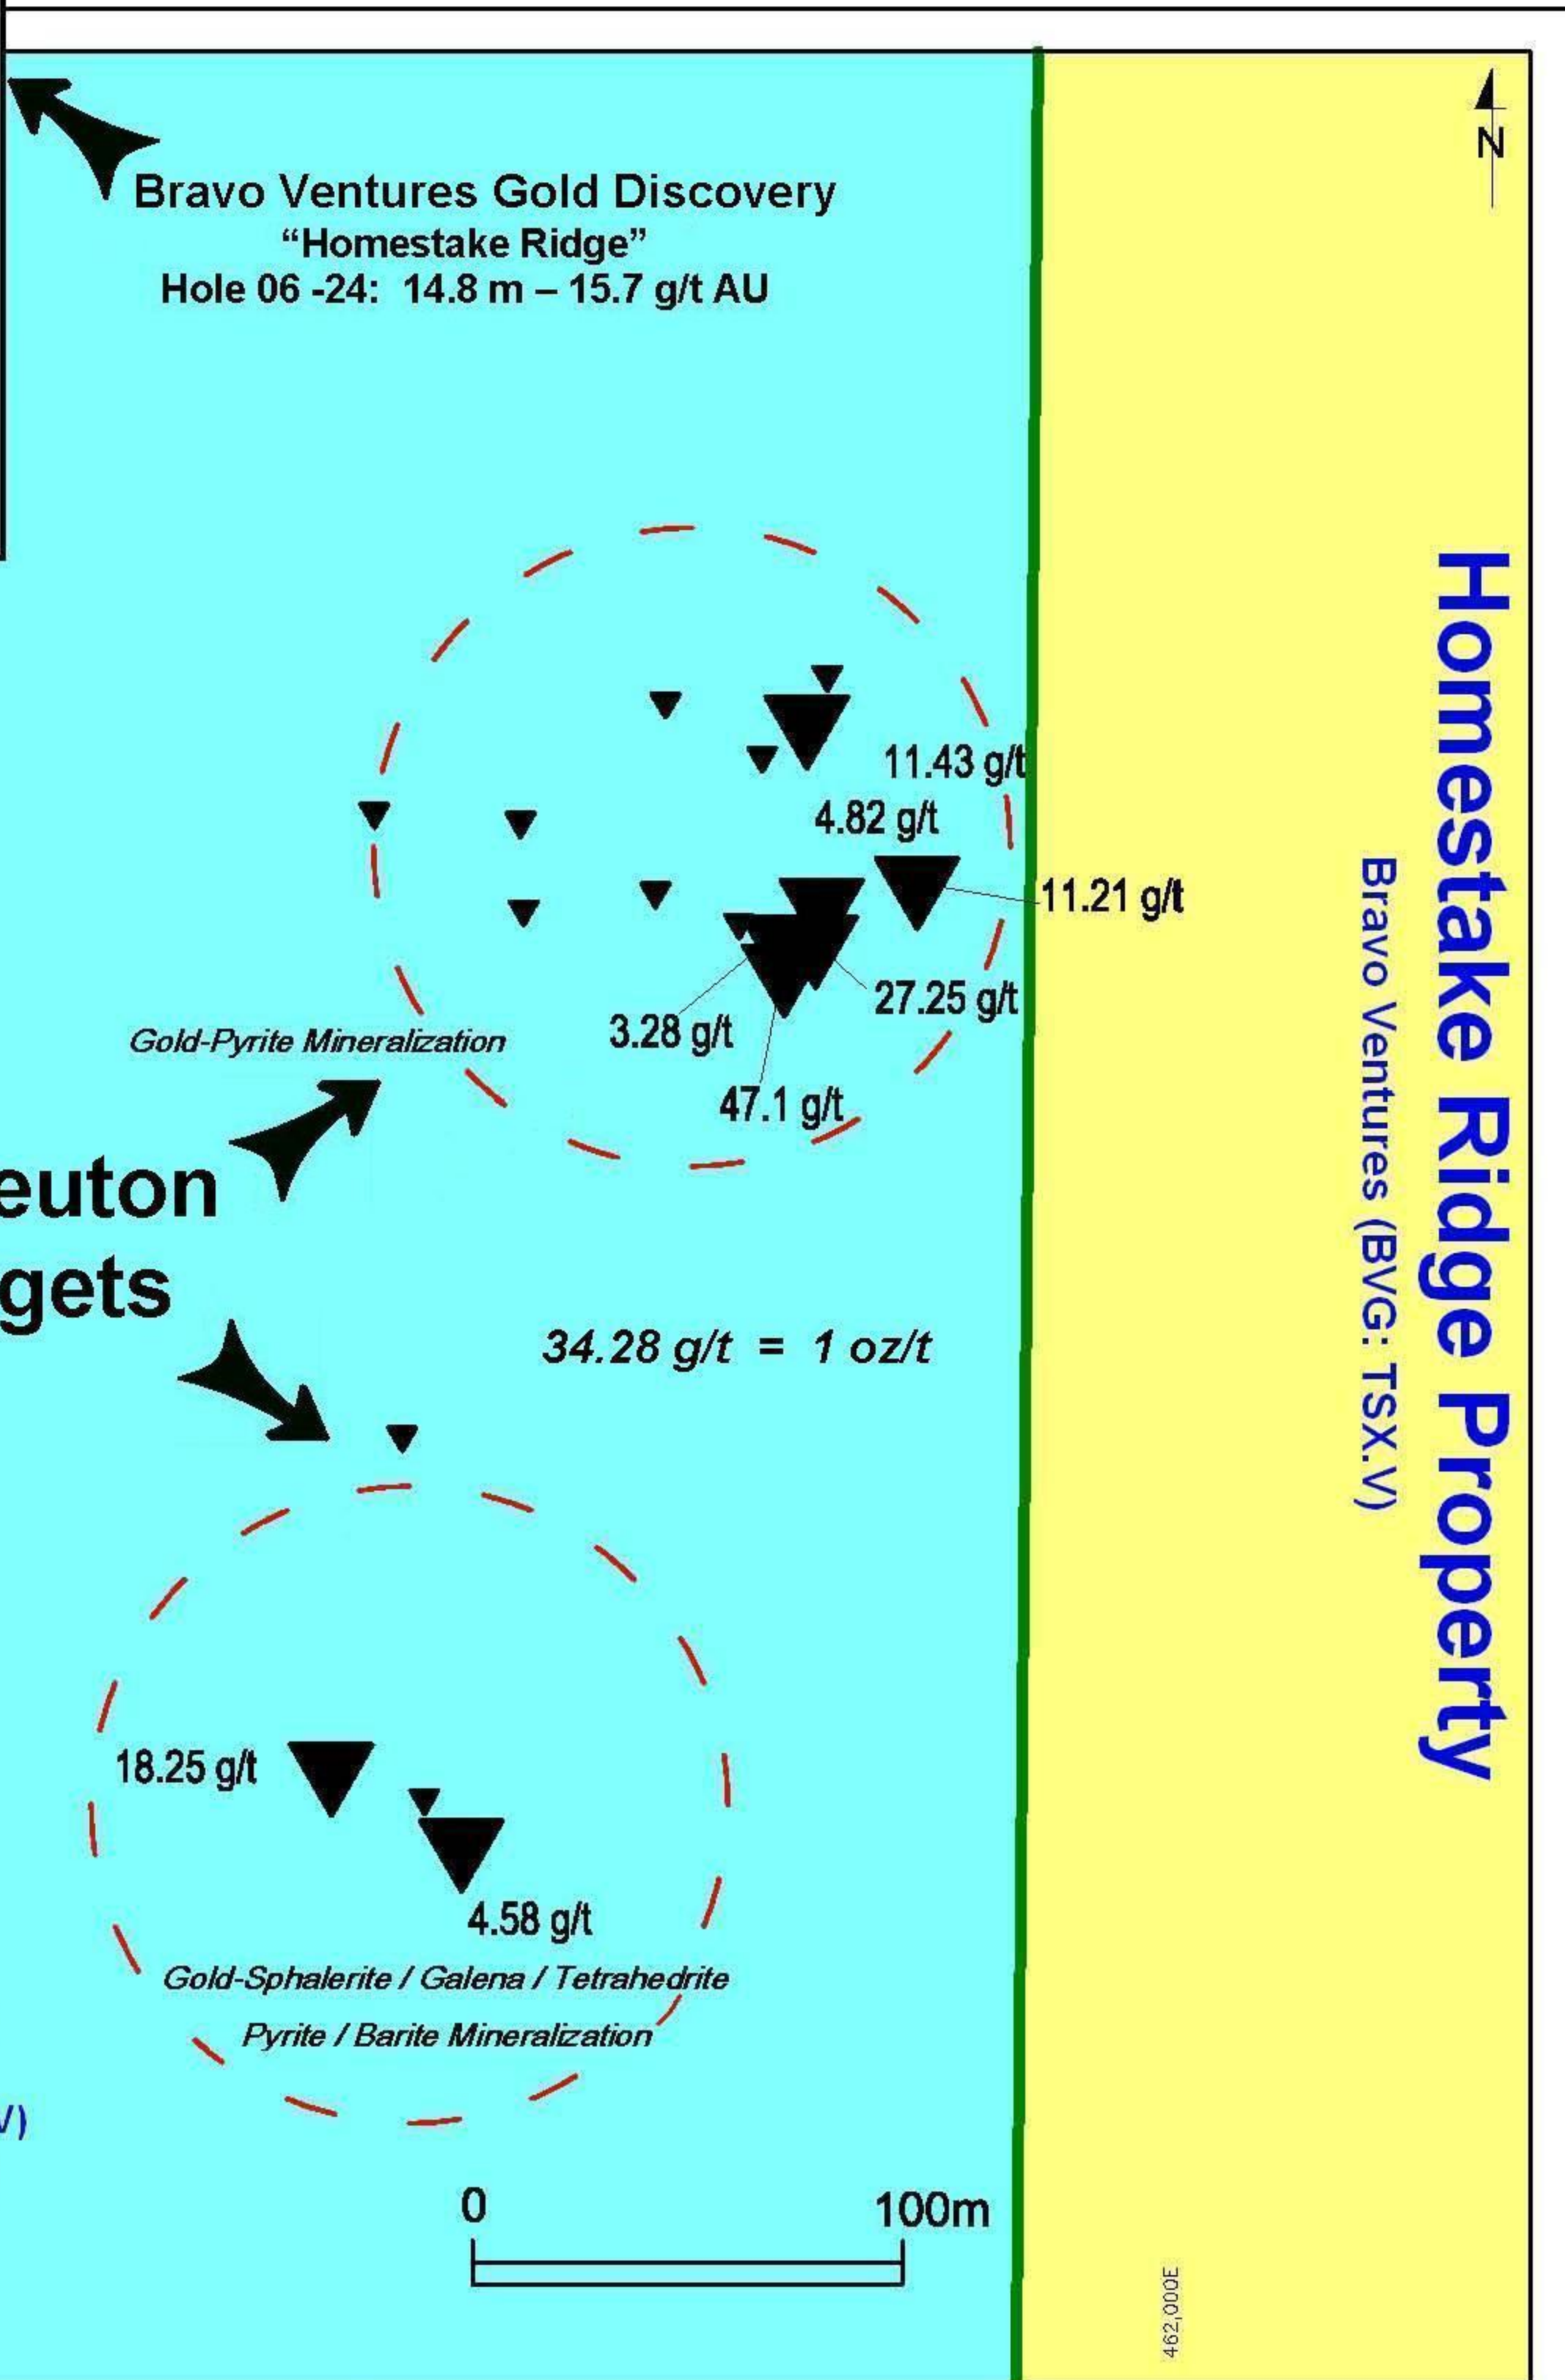

Outline of Large Map

Homestake Ridge Property
Bravo Ventures (BVG: TSX.V)

**Silver Grail / Teuton
2007 Drill Targets**

FIJI Property

Silver Grail Resources 50% (SVG: TSX.V)
Teuton Resources 50% (TUO: TSX.V)

LEGEND		SILVER GRAIL RESOURCES LTD. (SVG: TSXV) TEUTON RESOURCES CORP. (TUO: TSXV)	
	Silver Grail / Teuton	FIJI Property Gold Zones & 2007 Drill Targets	
	Bravo Ventures		
	Creek	NTS No.: 103P 062, 103P 072 Skeena Mining Division	
2006 rock sample locations			
	AU less than 3 g/t	<i>K. Mastalerz</i>	
	AU more than 3 g/t		